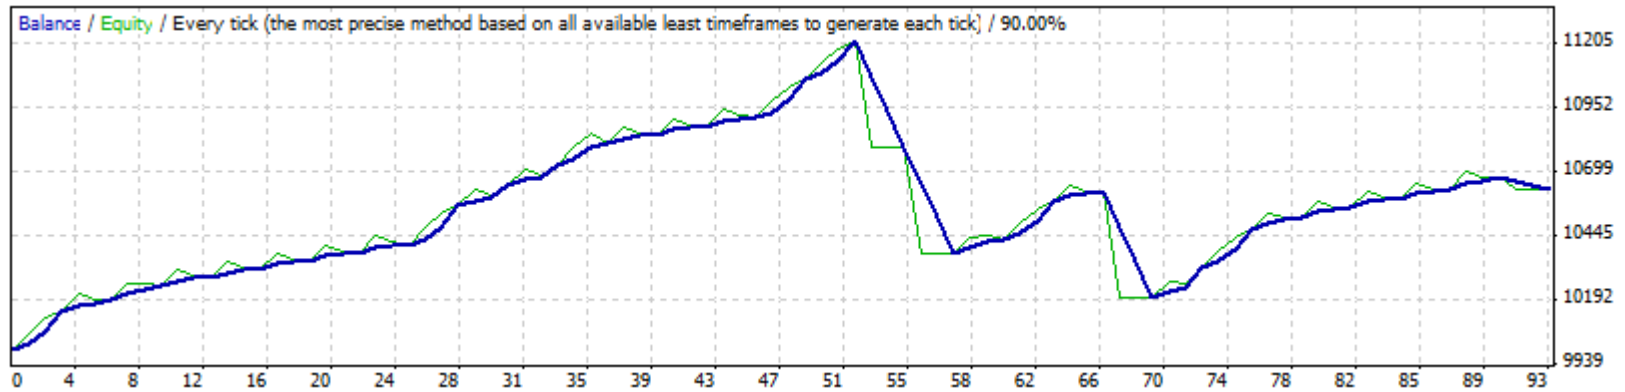

Strategy Tester Report  
**Strategy Tester Report**  
**GEOFFs TOKYO BREAKOUT v4.0 beta**

Symbol	GBPUSD (Great Britain Pound vs US Dollar)		
Period	1 Hour (H1) 2010.07.01 00:00 - 2010.07.28 23:00 (2010.07.01 - 2010.07.29)		
Model	Every tick (the most precise method based on all available least timeframes)		
Parameters	OpenOrders=3; Magic1=24226; Magic2=24654; Magic3=24275; TakeProfit1=22; TakeProfit2=50; TakeProfit3=80; StopLoss=140; Lot=0.1; TrailOrder2=true; TrailOrder3=true; TrailingStop2=25; TrailingStop3=50; Order2BeLevel=0; Order3BeLevel=10; PendingOpenStep=20; MovePendingOrder=true; ManualMode=false; PlaceMarketOrders=false; IsBrokerECN=true; FastTrailing=false; ReverseMove=100; FastSMAPeriod=10; SlowSMAPeriod=197; LongLabelColor=Green; ShortLabelColor=Red; BaseLabelColor=Gray; EmasZoneColor=Silver; LabelsCoordinate=100; LabelsFont="Courier New"; LabelAlertFont="Arial Black"; M15FractalLockedBar=3; M5FractalLockedBar=3; M15FractalFor2HoursOnly=true;		
Bars in test	1473 Ticks modelled	1452568 Modelling quality	90.00%
Mismatched charts errors	4		
Initial deposit	10000.00		
Total net profit	631.65 Gross profit	1937.30 Gross loss	-1305.64
Profit factor	1.48 Expected payoff	6.79	
Absolute drawdown	90.55 Maximal drawdown	1065.10 (9.49%) Relative drawdown	9.49% (1065.10)
Total trades	93 Short positions (won %)	0 (0.00%) Long positions (won %)	93 (84.95%)
	Profit trades (% of total)	79 (84.95%) Loss trades (% of total)	14 (15.05%)
	Largest profit trade	80.00 loss trade	-140.00
	Average profit trade	24.52 loss trade	-93.26
	Maximum consecutive wins (profit in money)	33 (873.00) consecutive losses (loss in money)	6 (-840.00)
	Maximal consecutive profit (count of wins)	873.00 (33) consecutive loss (count of losses)	-840.00 (6)
	Average consecutive wins	16 consecutive losses	3