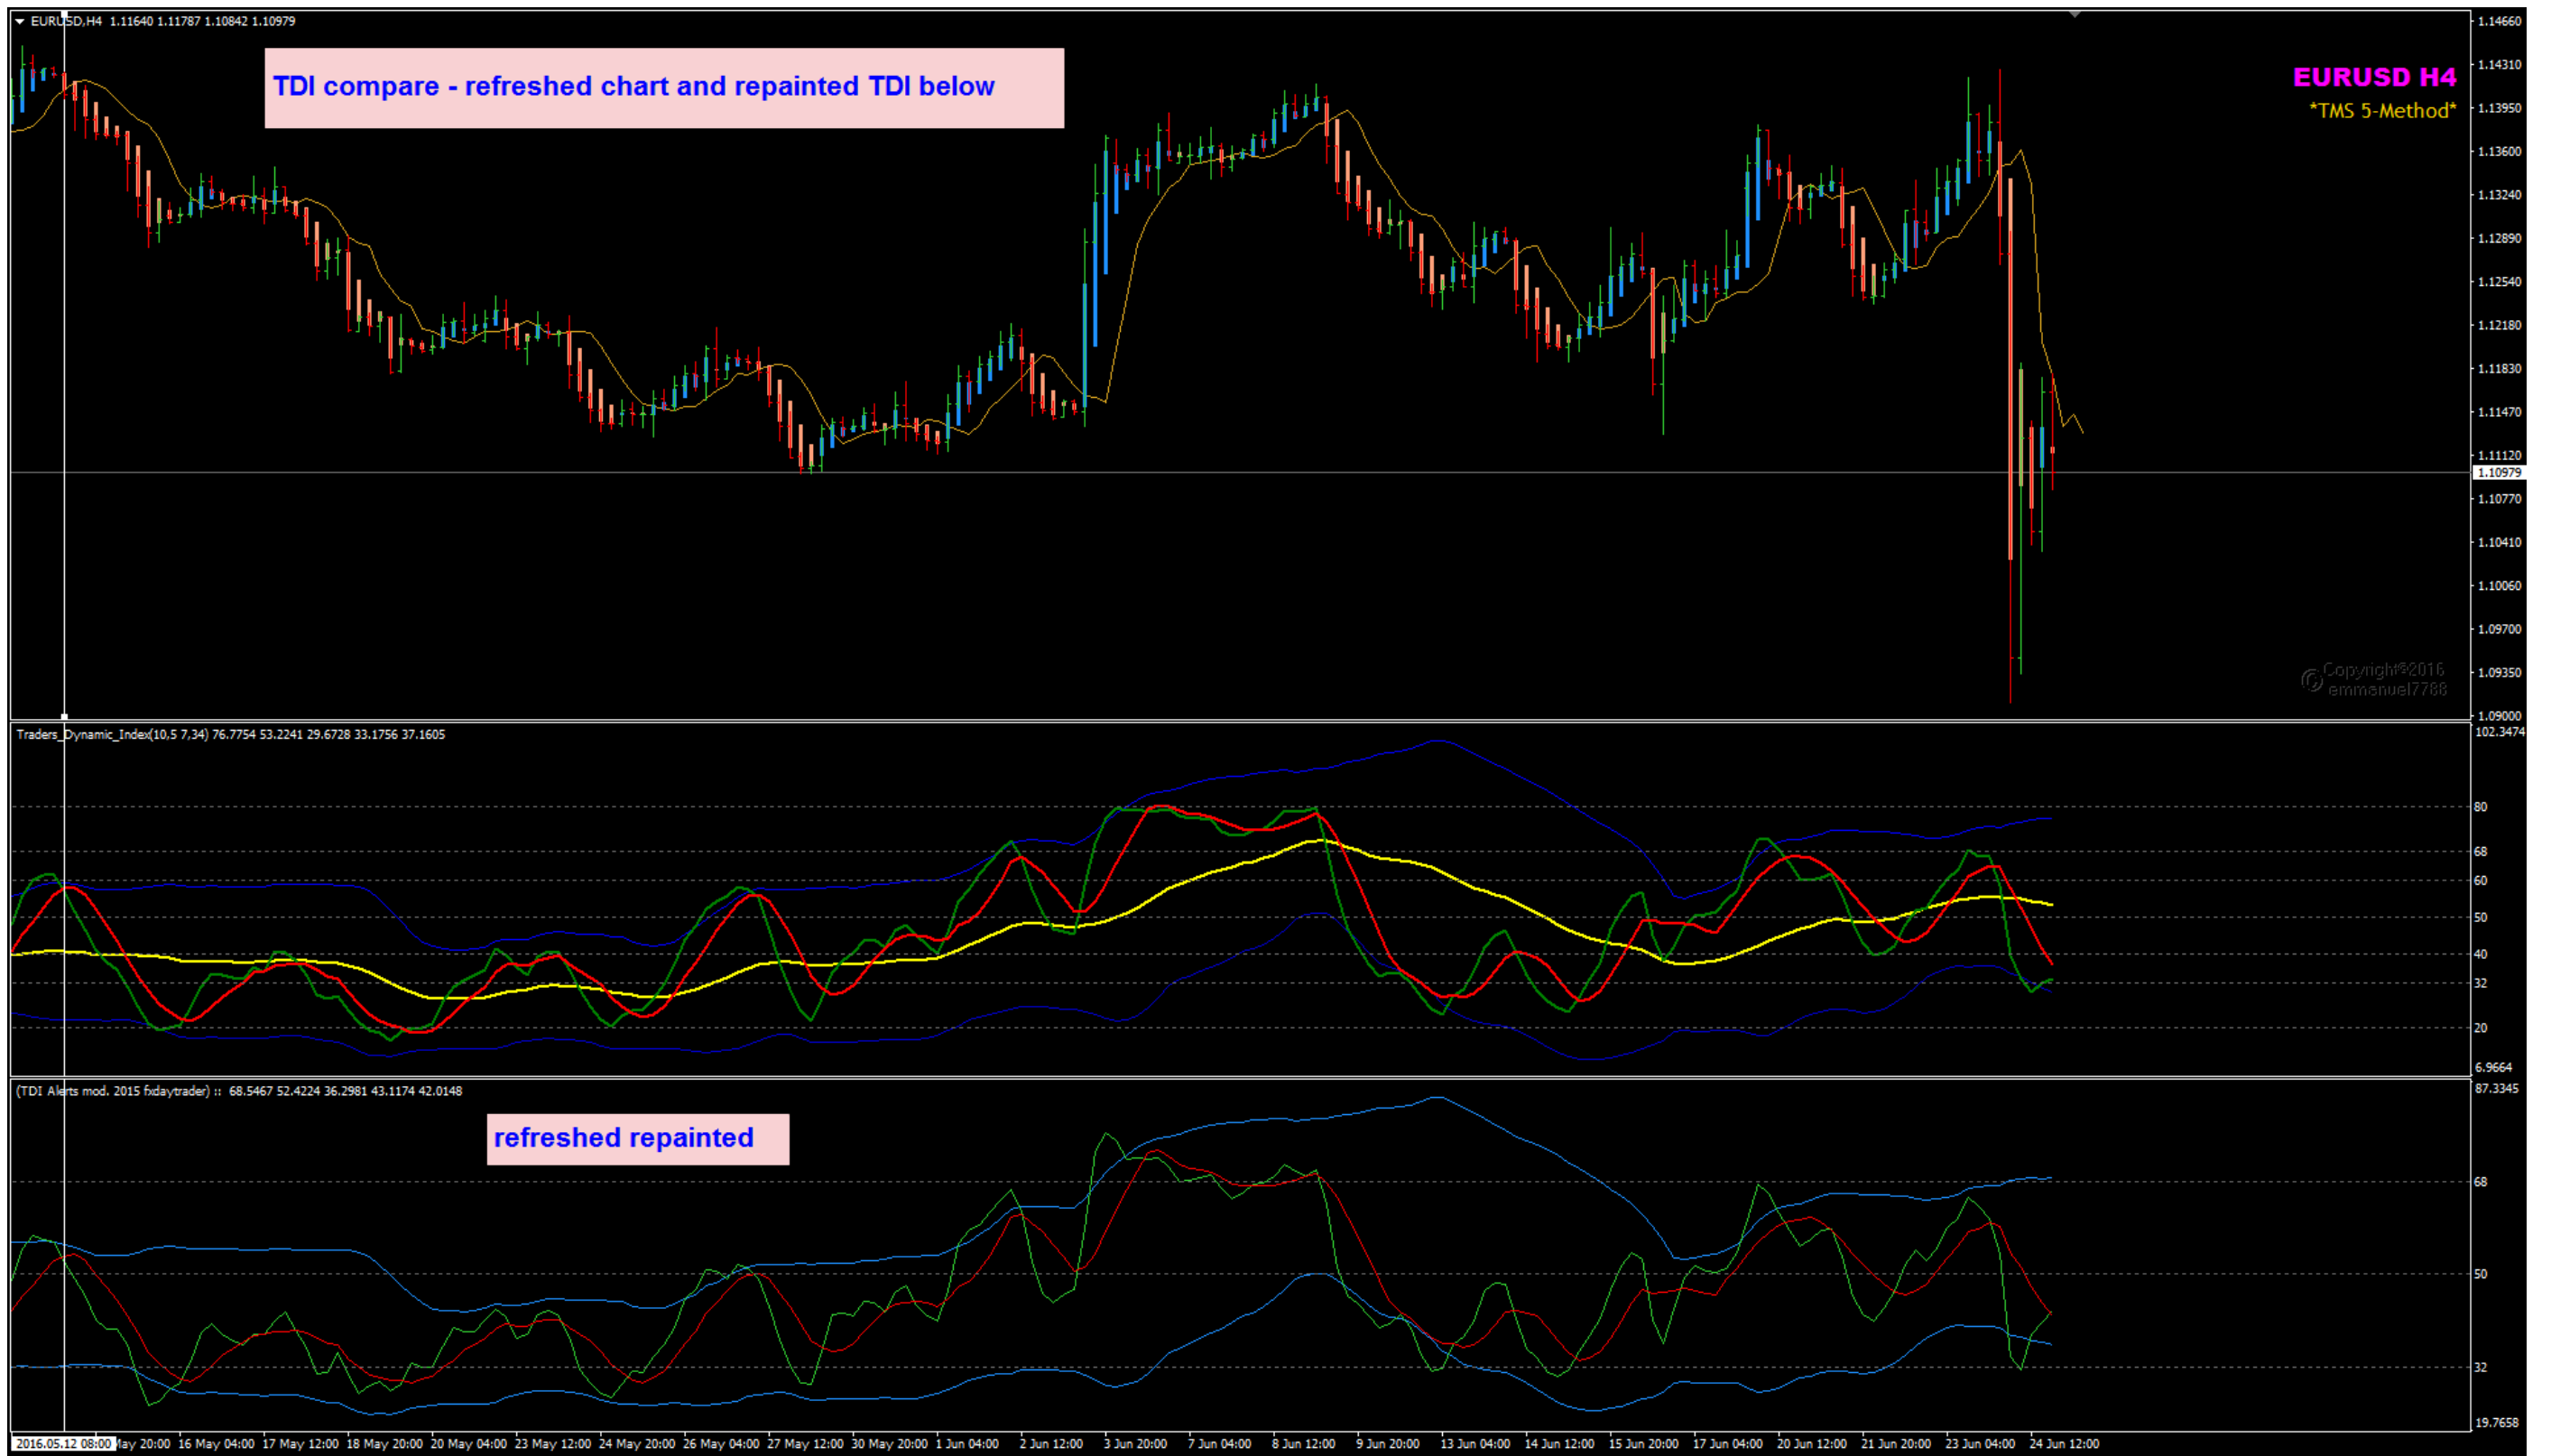

... Compare TDI Realtime with Synergy Pro setting and the TDI non-realtime version with default setting 13,0,34,2,0,7

...

... Comparing the same TDI with code modified to show and update in realtime mode below.